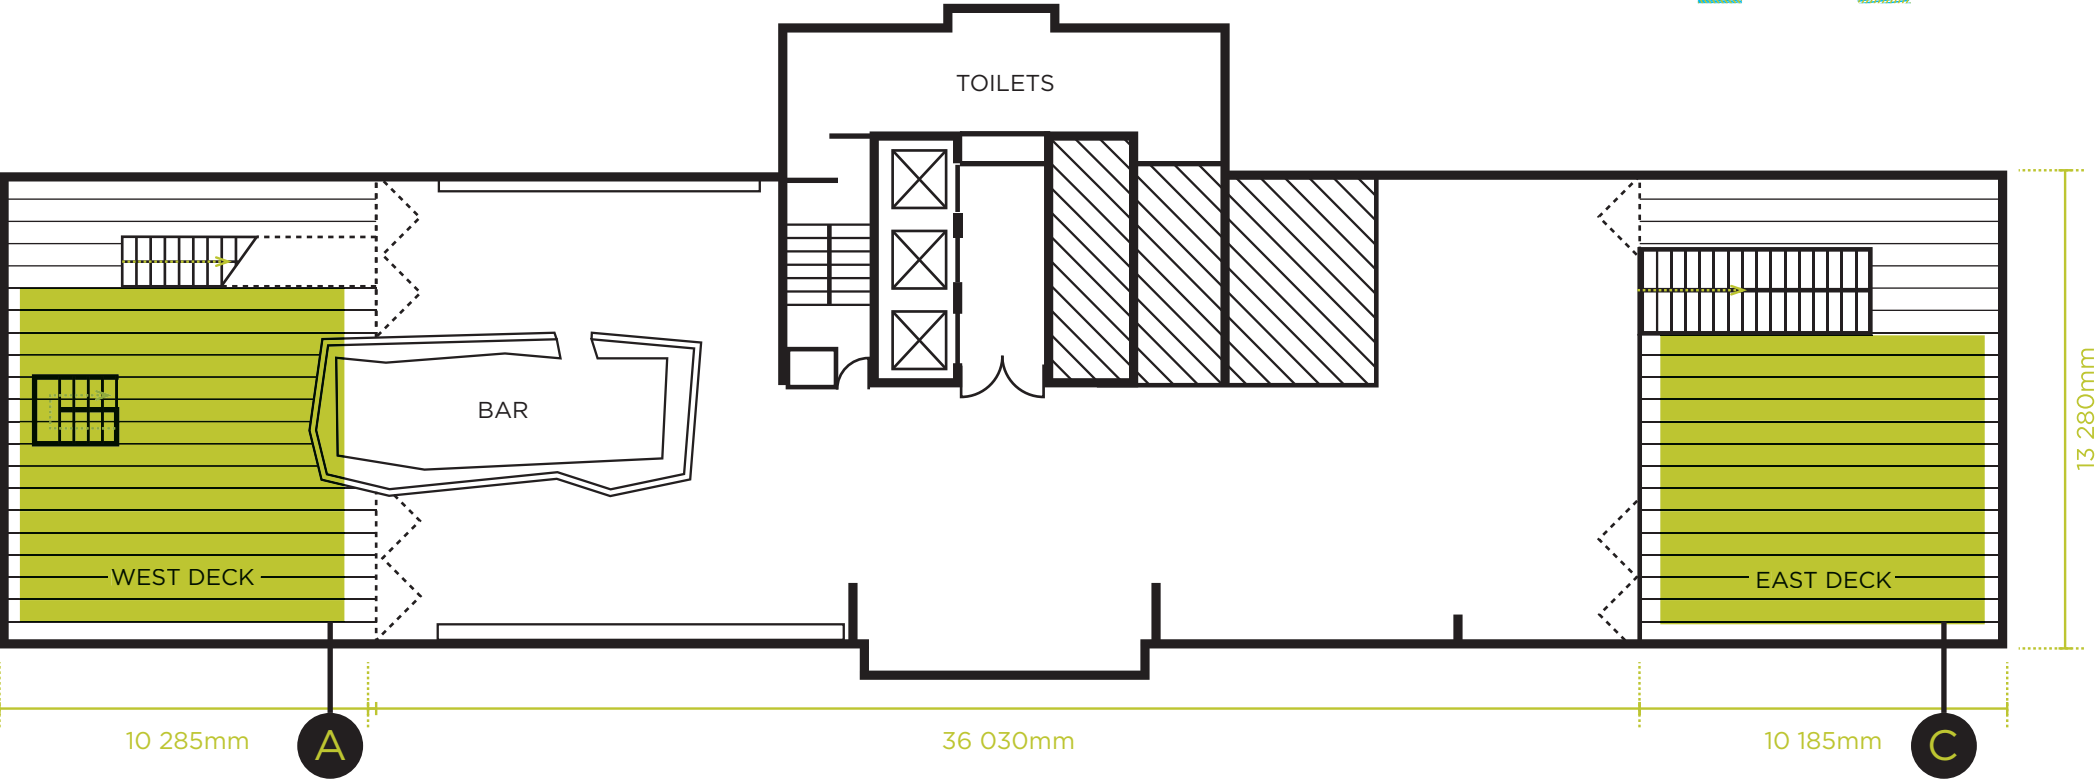

23RD FLOOR

RANLORDS

AT SOUTH POINT TOWERS

Potential Bedouin Tents

- A** 7m x 10m
- B** 10m x 12m
- C** 7m x 10m

22nd Floor South Point Towers,
41 De Korte Street, Braamfontein,
Johannesburg
Tel 011 489 1930
Email: info@randlords.co.za
www.randlords.co.za

22ND FLOOR

RANDLORDS

AT SOUTH POINT TOWERS

Potential Bedouin Tents

- A** 7m x 10m
- C** 7m x 10m

22nd Floor South Point Towers,
41 De Korte Street, Braamfontein,
Johannesburg
Tel 011 489 1930
Email: info@randlords.co.za
www.randlords.co.za