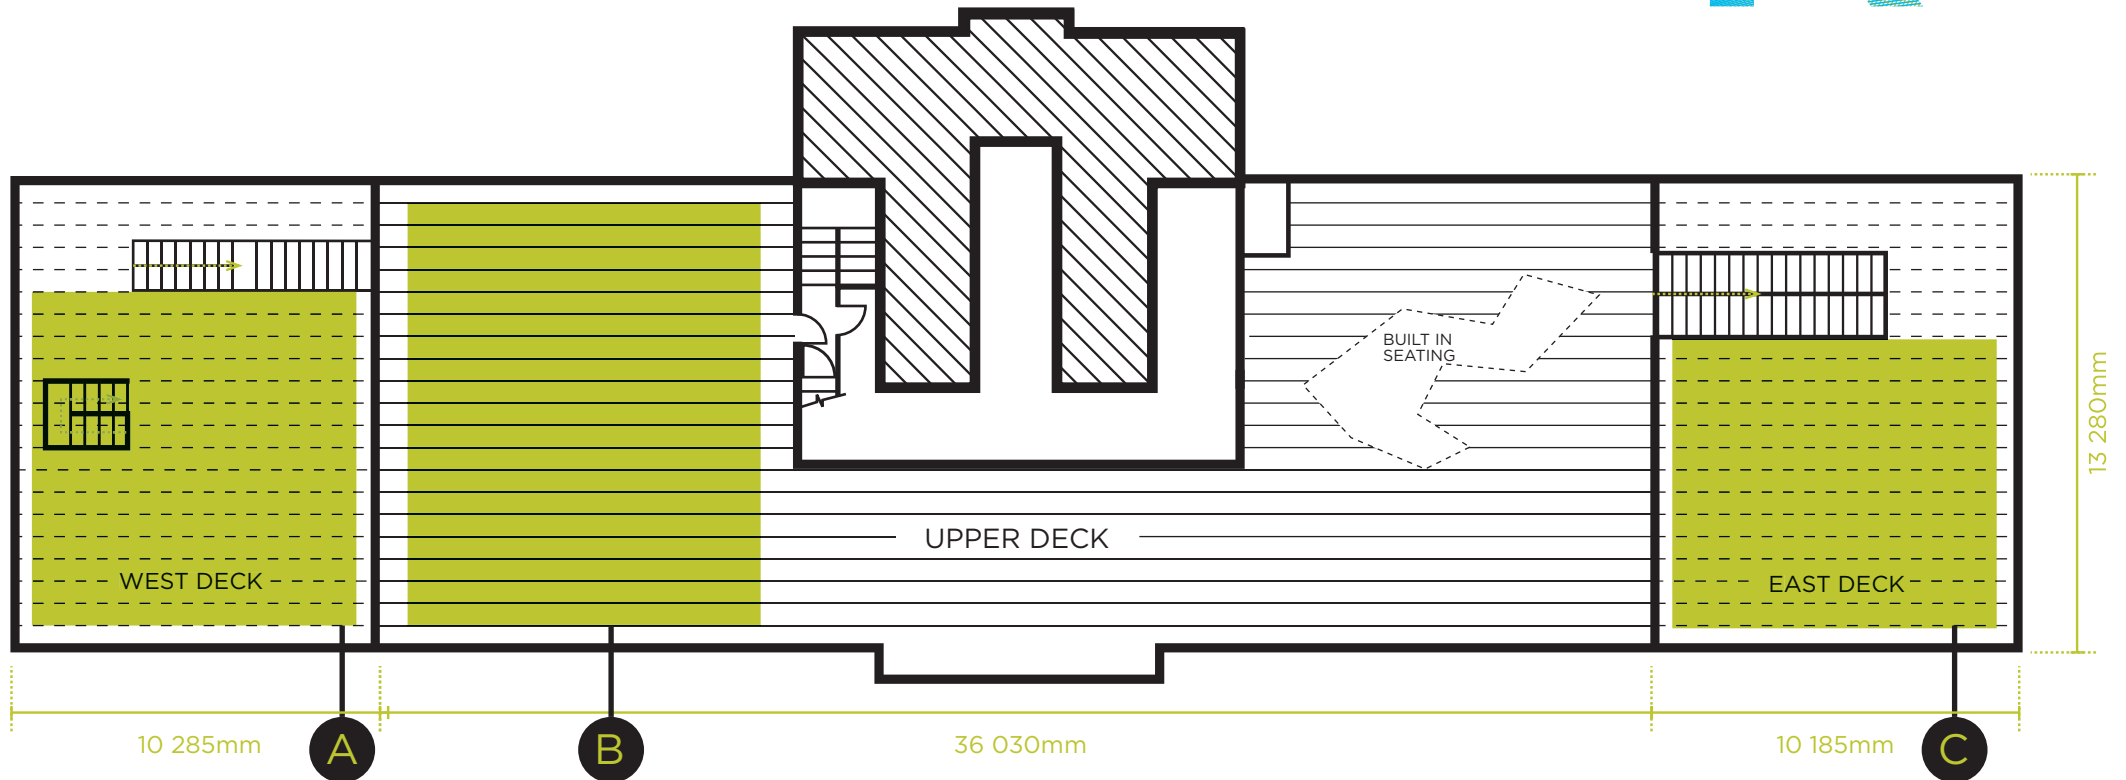

23RD FLOOR

RANLORDS

AT SOUTH POINT TOWERS

Potential Bedouin Tents

- A** 7m x 10m
- B** 10m x 12m
- C** 7m x 10m

22nd Floor South Point Towers,
41 De Korte Street, Braamfontein,
Johannesburg
Tel 011 489 1930
Email: info@randlords.co.za
www.randlords.co.za

22ND FLOOR

RANDLORDS

AT SOUTH POINT TOWERS

Potential Bedouin Tents

- A** 7m x 10m
- C** 7m x 10m

22nd Floor South Point Towers,
41 De Korte Street, Braamfontein,
Johannesburg
Tel 011 489 1930
Email: info@randlords.co.za
www.randlords.co.za