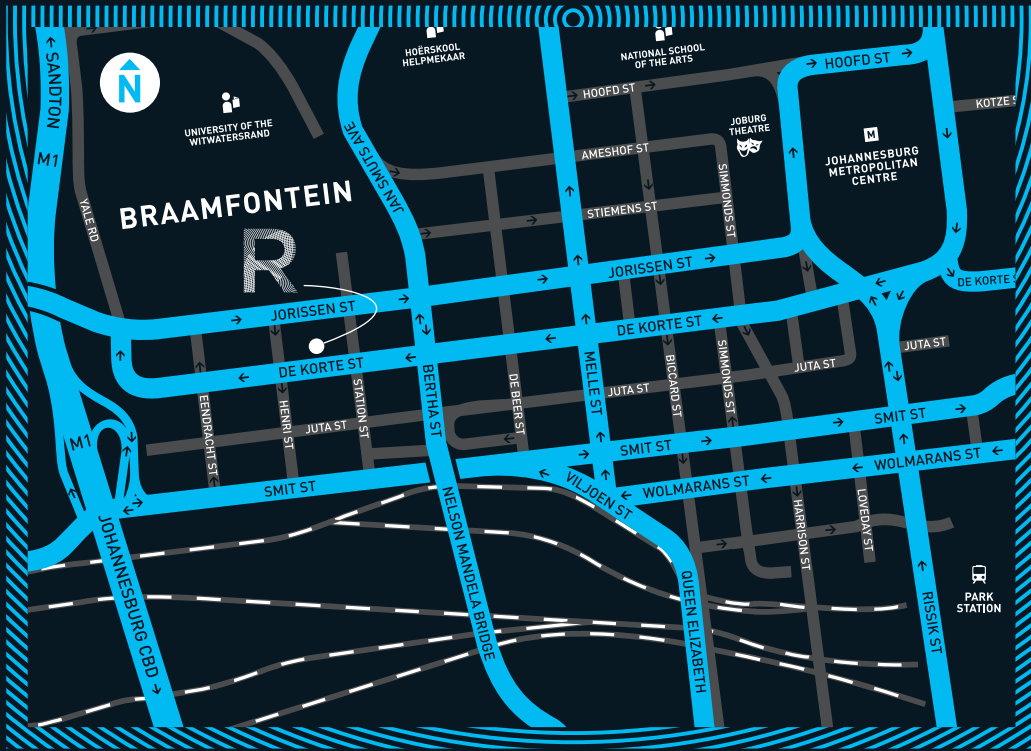

# WHERE TO FIND US

## From the M1

- Take the Smit Street off-ramp and turn left into Smit Street
- Take the second left into Station Street
- Cross over De Korte Street
- Secure underground parking is immediately left off Station Street
- South Point Towers is on the corner of De Korte and Station Streets
- Take the elevators to the 22nd floor of South Point Towers